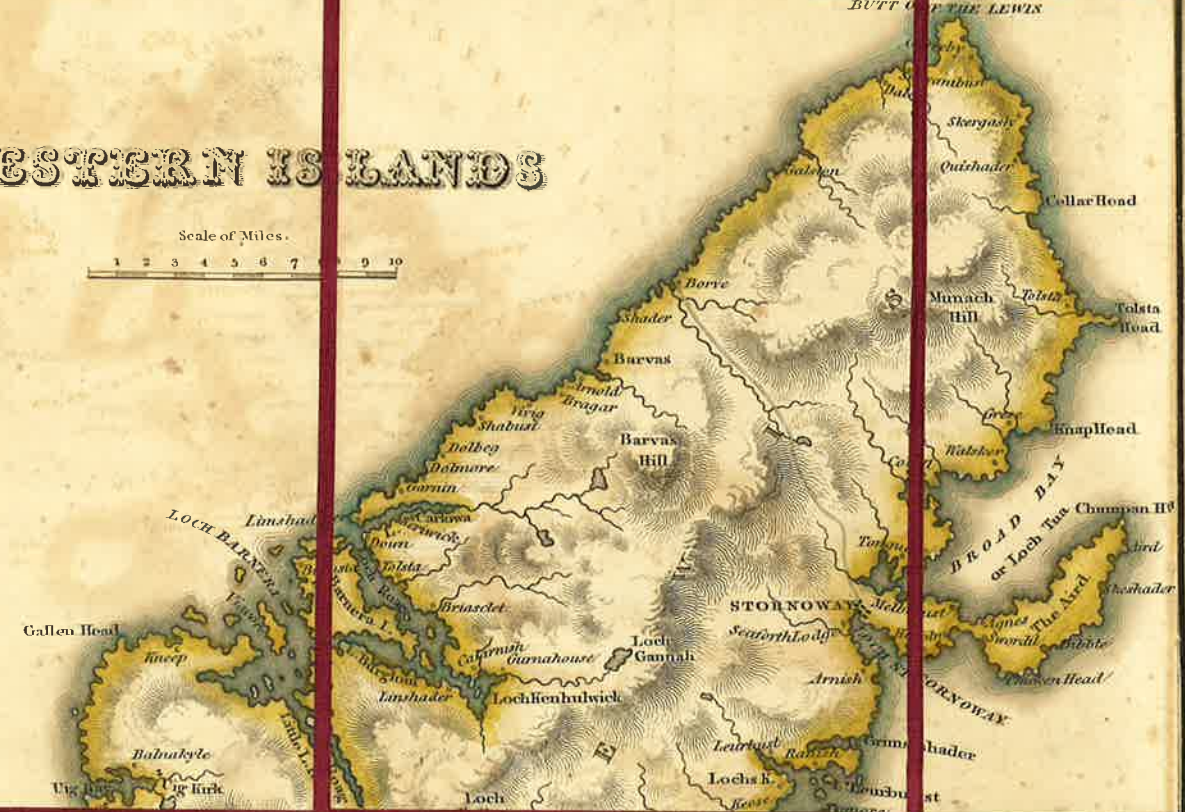

WESTERN ISLANDS

NORTH PORTION

BUTT OF THE LEWIS

SOUTH PORTION

7°

7° Longitude West from Greenwich

Published by John Lothian, 41 St. Andrew Square, Edinburgh, March, 1827.

WESTERN ISLANDS

7° Longitude West from Greenwich

Published by John Lothian, 41 St. Andrew Square, Edinburgh.